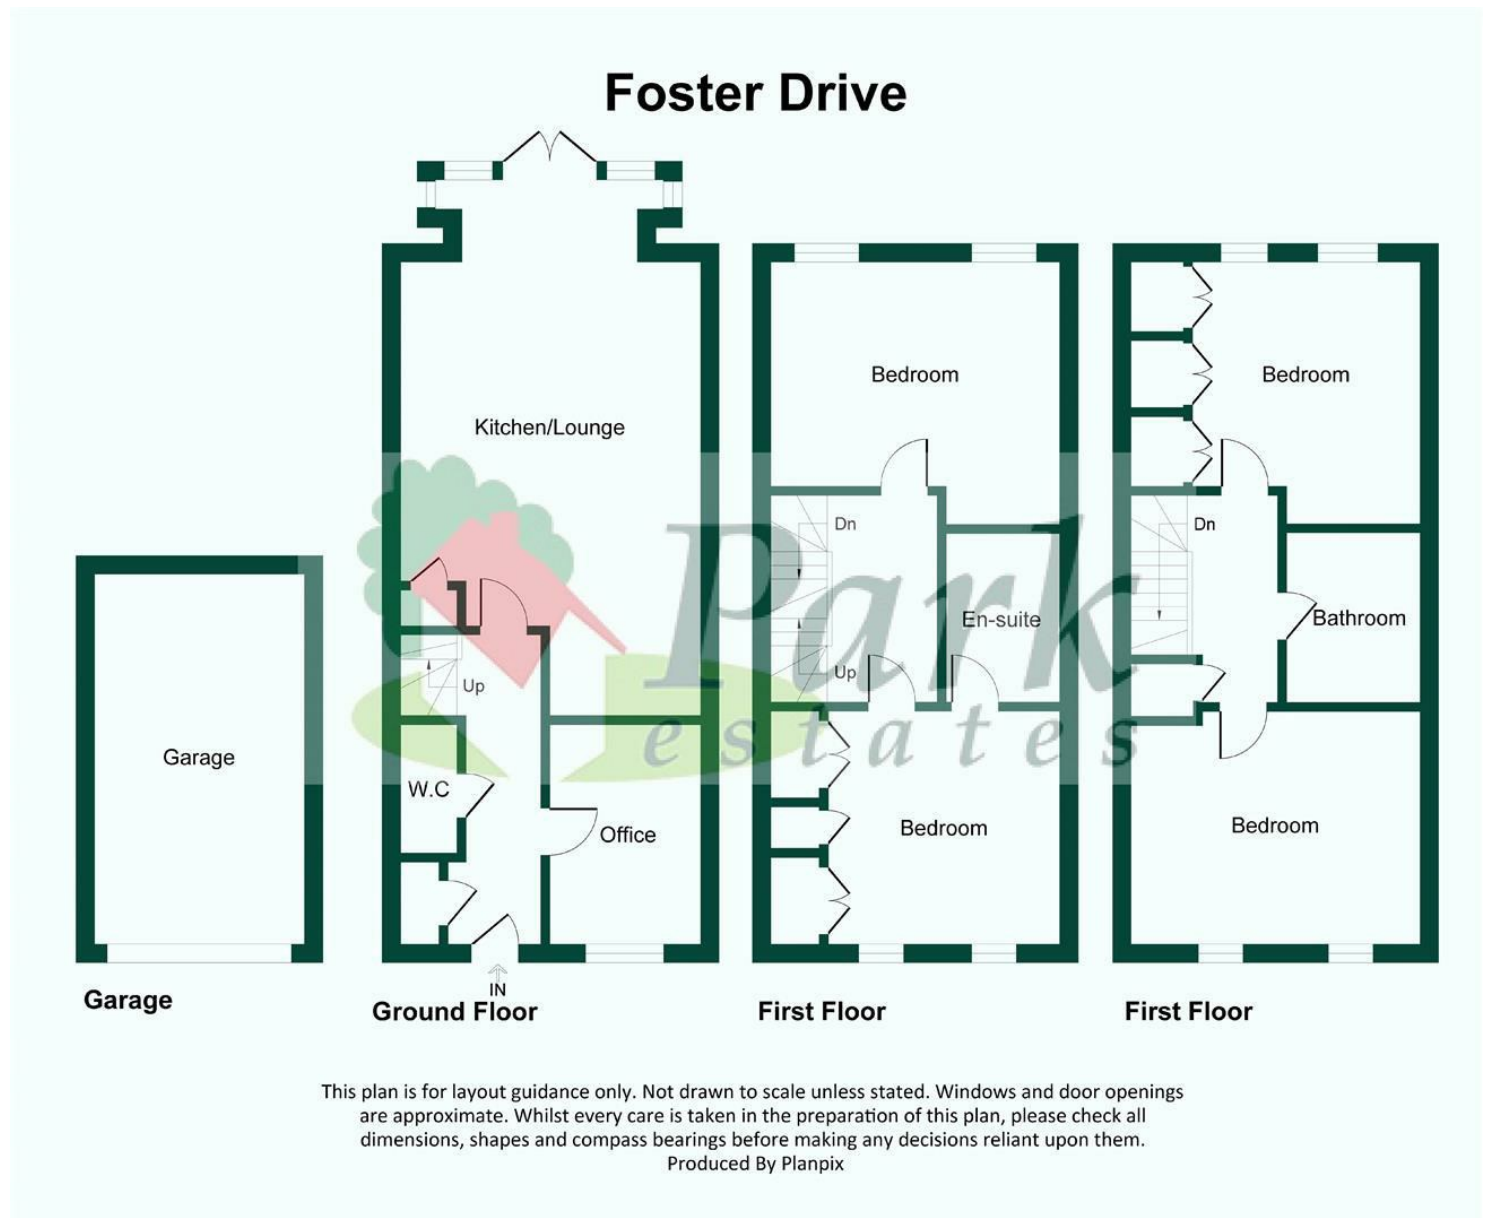

Every care has been taken with the preparation of details, but accuracy is in no way guaranteed. These particulars do not constitute a contract and are issued and accepted on the express understanding that all negotiations will be conducted through Park Estates. The seller does not make or give, nor do we or our employees have any authority to give a representation or warranty in relation to the property. Please contact this office before viewing the property. If there is any point which is of particular importance to you, we will be pleased to check the information for you and confirm that the property remains available. This is particularly important if you are contemplating travelling some distance to view the property. We would strongly recommend that all the information that we provide about the property is verified by yourself on inspection and also by your conveyancer, especially where statements have been made by us to the effect that the information provided by us has not been verified.